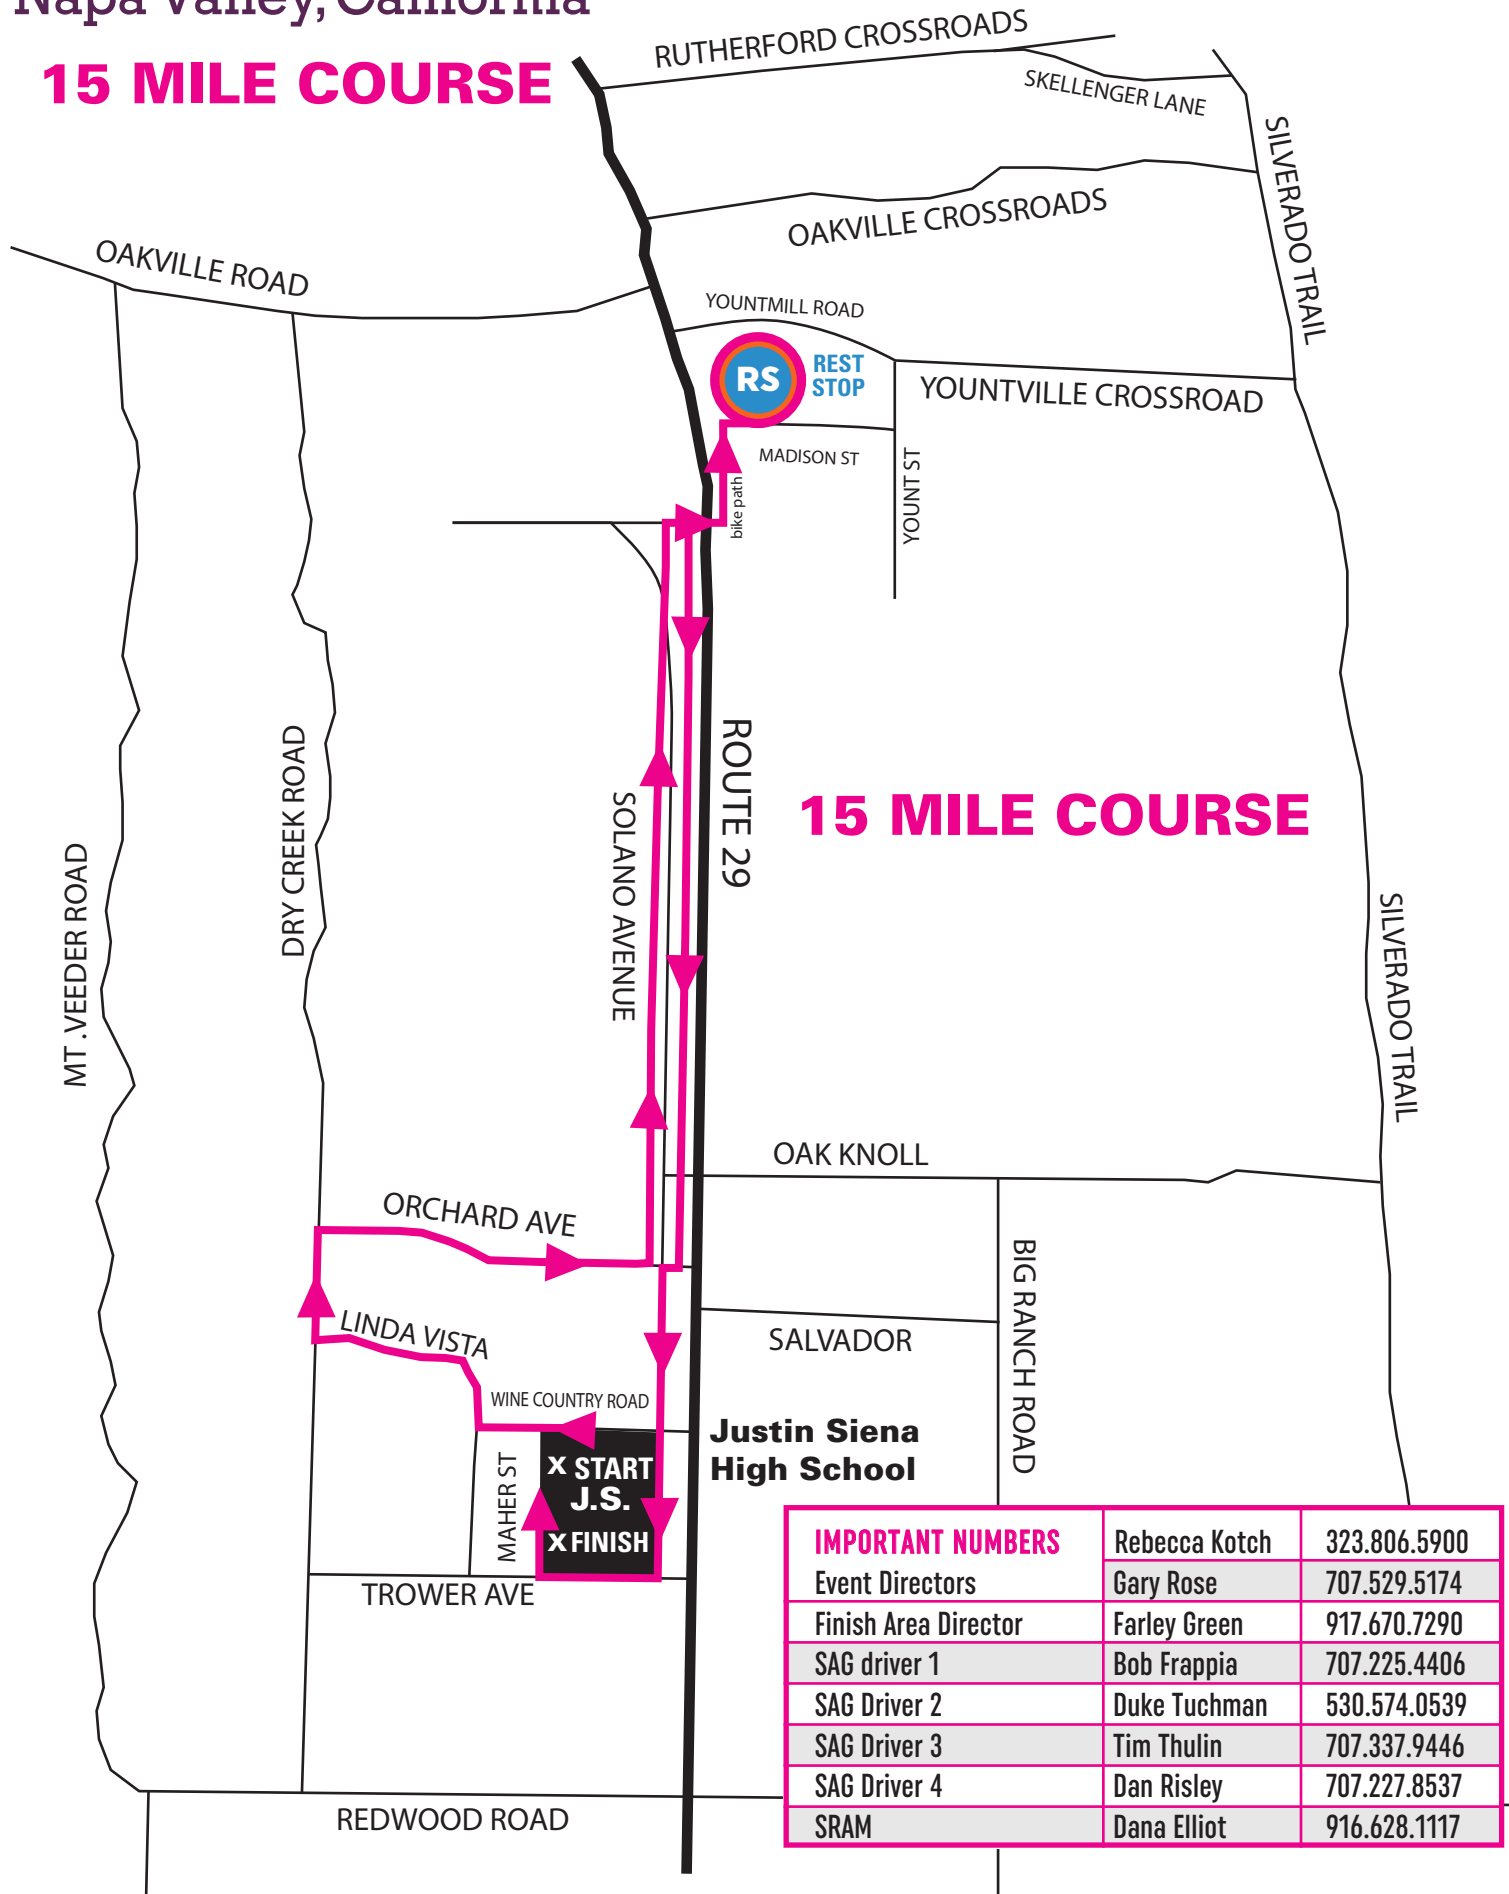

## 15 MILE COURSE

IMPORTANT NUMBERS		
Event Directors	Rebecca Kotch	323.806.5900
	Gary Rose	707.529.5174
Finish Area Director	Farley Green	917.670.7290
SAG driver 1	Bob Frappia	707.225.4406
SAG Driver 2	Duke Tuchman	530.574.0539
SAG Driver 3	Tim Thulin	707.337.9446
SAG Driver 4	Dan Risley	707.227.8537
SRAM	Dana Elliot	916.628.1117

# Cycle FOR Sight

& ROTARY RIDE FOR VETERANS

Napa Valley, California

25 MILE COURSE

## Napa Valley, California

### 50 MILE COURSE

IMPORTANT NUMBERS		
Event Directors	Rebecca Kotch	323.806.5900
	Gary Rose	707.529.5174
Finish Area Director	Farley Green	917.670.7290
SAG driver 1	Bob Frappia	707.225.4406
SAG Driver 2	Duke Tuchman	530.574.0539
SAG Driver 3	Tim Thulin	707.337.9446
SAG Driver 4	Dan Risley	707.227.8537
SRAM	Dana Elliot	916.628.1117